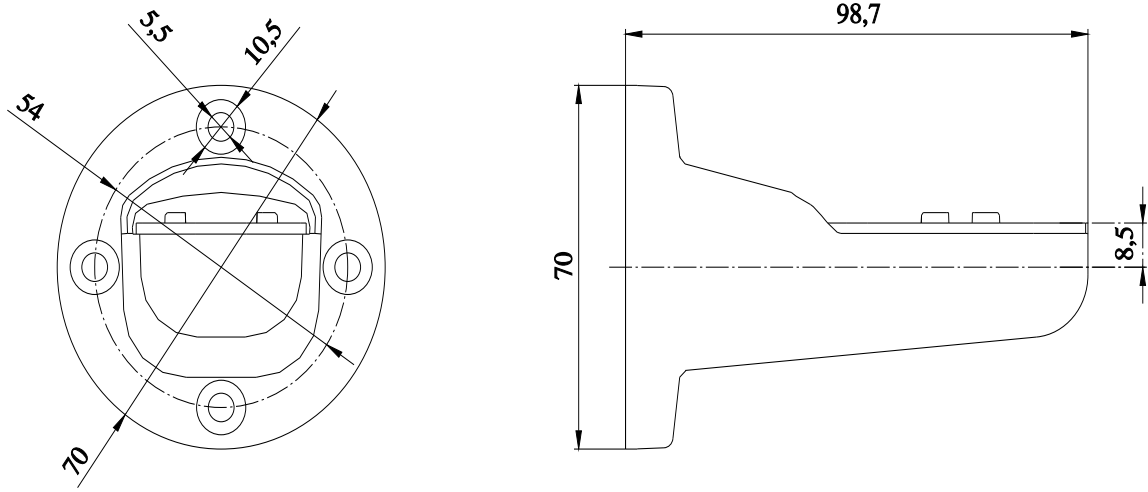

last modified:

2/18/2026