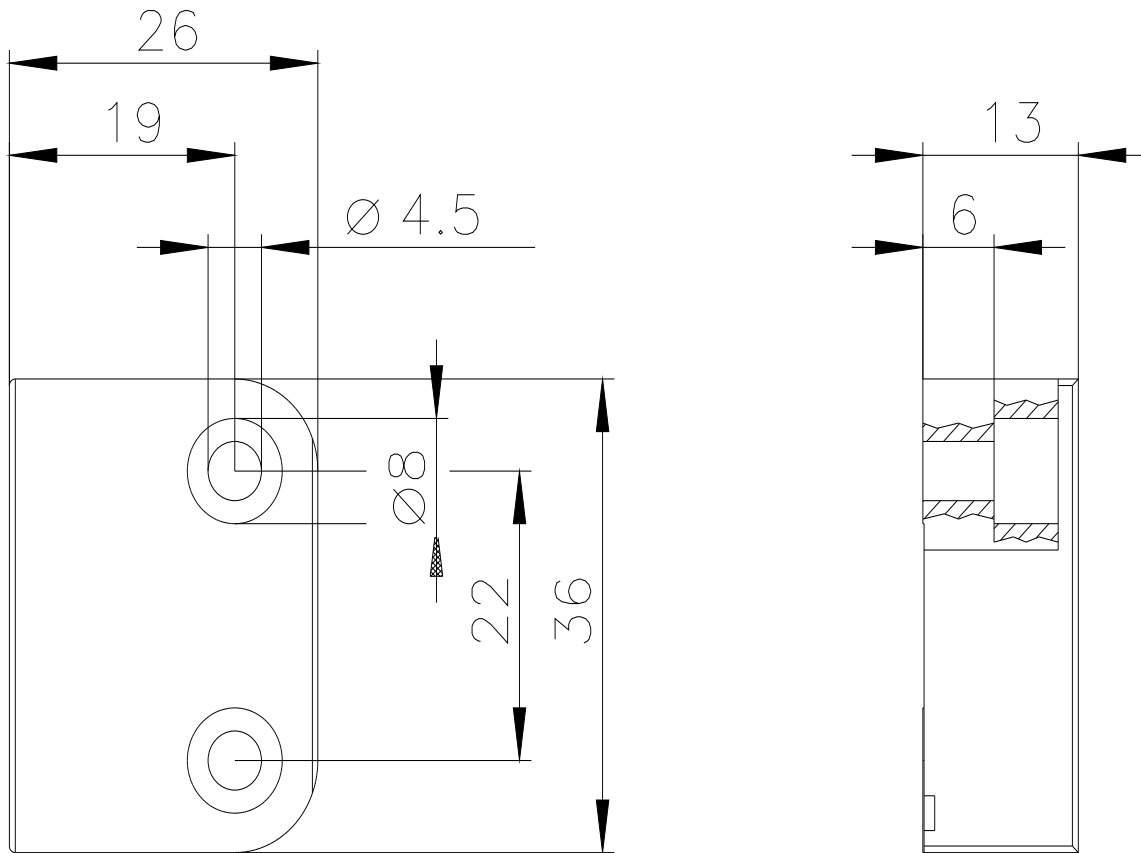

Industry Mall (Online ordering system)

<https://mall.industry.siemens.com/mall/en/en/Catalog/product?mlfb=3SE6714-3CA>

Cax online generator

<https://support.automation.siemens.com/WW/CAXorder/default.aspx?lang=en&mlfb=3SE6714-3CA>

Service&Support (Manuals, Certificates, Characteristics, FAQs,...)

<https://support.industry.siemens.com/cs/ww/en/ps/3SE6714-3CA>

Image database (product images, 2D dimension drawings, 3D models, device circuit diagrams, EPLAN macros, ...)

<https://www.automation.siemens.com/bilddb/cax_de.aspx?mlfb=3SE6714-3CA&lang=en>

last modified:

5/8/2025