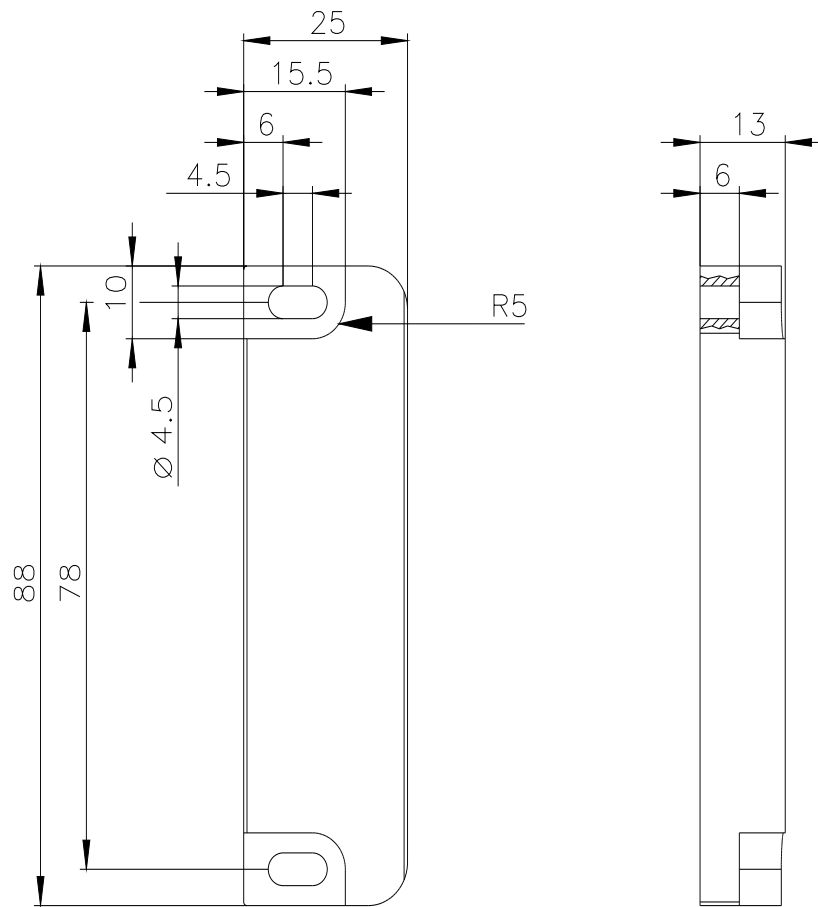

Industry Mall (Online ordering system)

<https://mall.industry.siemens.com/mall/en/en/Catalog/product?mlfb=3SE6714-2CA>

Cax online generator

<https://support.automation.siemens.com/WW/CAXorder/default.aspx?lang=en&mlfb=3SE6714-2CA>

Service&Support (Manuals, Certificates, Characteristics, FAQs,...)

<https://support.industry.siemens.com/cs/ww/en/ps/3SE6714-2CA>

Image database (product images, 2D dimension drawings, 3D models, device circuit diagrams, EPLAN macros, ...)

<https://www.automation.siemens.com/bilddb/cax_de.aspx?mlfb=3SE6714-2CA&lang=en>

last modified:

5/8/2025