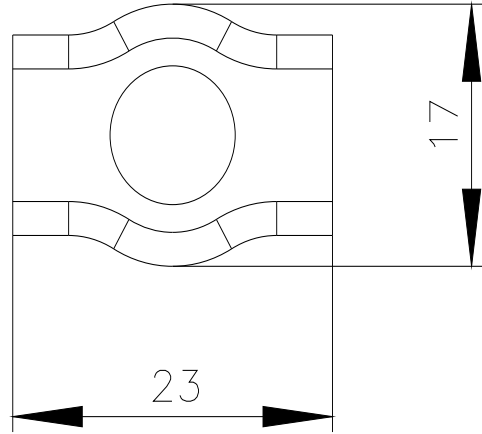

---

last modified:

10/22/2025