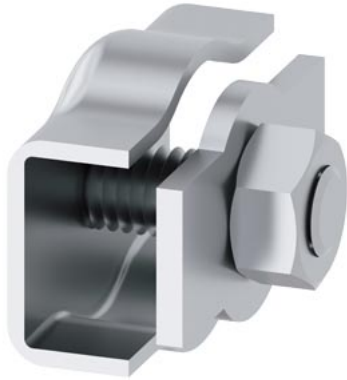

Rope clamp, simplex, 4 mm, made of steel, for 3SE7, packaging as set (4 units)

product brand name	SIRIUS
product category	Miscellaneous accessories
product designation	Cable clamp
product type designation	3SE79