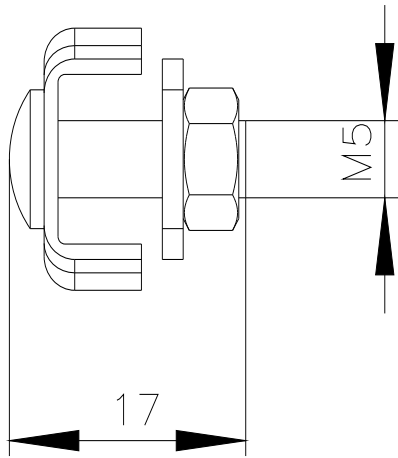

---

last modified:

10/22/2025