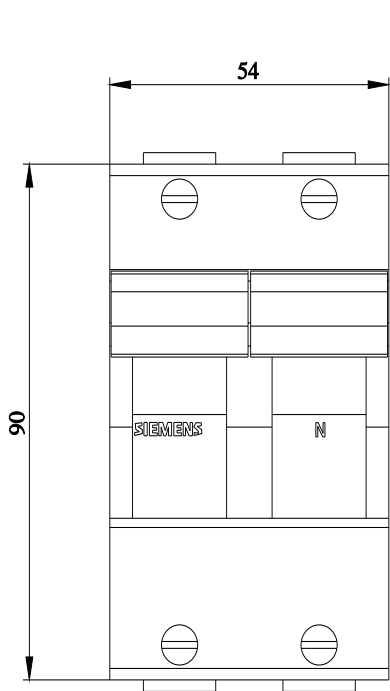

SENTRON, cylindrical fuse holder, 14x51 mm, 1P+N, In: 50 A, Un AC: 690 V, LED signal detector

Model	
product brand name	SENTRON
product designation	Cylindrical fuse holder
design of the product	LED signal detector
General technical data	
number of poles	2
design of pole	1P+N
size of fuse link	14 x 51 mm
Supply voltage	
operating voltage	
• at AC rated value	690 V
protection class IP	IP20
Mechanical Design	
height	90 mm
width	54 mm
depth	70 mm
Net Weight	256 g
Certificates	
reference code according to IEC 81346-2	F
Approvals Certificates	
Environment	General Product Approval
<a href="#">Environmental Conformations</a>	   
<a href="#">Confirmation</a>	
Test Certificates	
other	
<a href="#">Miscellaneous</a>	<a href="#">Confirmation</a> 
Further information	
Information on the packaging <a href="https://support.industry.siemens.com/cs/ww/en/view/109813875">https://support.industry.siemens.com/cs/ww/en/view/109813875</a>	
Information for data generation and storage <a href="https://support.industry.siemens.com/cs/ww/en/view/109995012">https://support.industry.siemens.com/cs/ww/en/view/109995012</a>	
Information- and Downloadcenter (Catalogs, Brochures,...) <a href="https://www.siemens.com/lowvoltage/catalogs">https://www.siemens.com/lowvoltage/catalogs</a>	
Industry Mall (Online ordering system) <a href="https://mall.industry.siemens.com/mall/en/en/Catalog/product?mlfb=3NW7152">https://mall.industry.siemens.com/mall/en/en/Catalog/product?mlfb=3NW7152</a>	
Service&Support (Manuals, Certificates, Characteristics, FAQs,...) <a href="https://support.industry.siemens.com/cs/ww/en/ps/3NW7152">https://support.industry.siemens.com/cs/ww/en/ps/3NW7152</a>	
Image database (product images, 2D dimension drawings, 3D models, device circuit diagrams, ...) <a href="https://www.automation.siemens.com/bilddb/cax_en.aspx?mlfb=3NW7152">https://www.automation.siemens.com/bilddb/cax_en.aspx?mlfb=3NW7152</a>	
CAx-Online-Generator <a href="https://www.siemens.com/cax">https://www.siemens.com/cax</a>	
Tender specifications <a href="https://www.siemens.com/specifications">https://www.siemens.com/specifications</a>	
Characteristic curves <a haupt"&gt;&lt;="" href="https://curves.simaris.siemens.com/curves/&lt;mmp_prod_noCOMP=" mmp_prod_no&gt;"="">https://curves.simaris.siemens.com/curves/&lt;mmp_prod_noCOMP="HAUPT"&gt;&lt;/mmp_prod_no&gt;</a>	