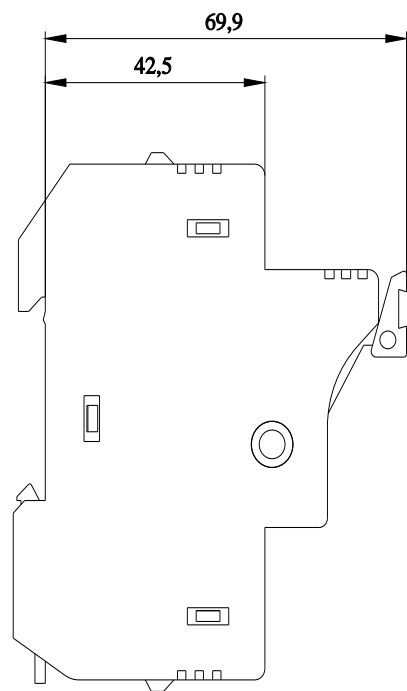

SENTRON, cylindrical fuse holder, 14x51 mm, 1P+N, In: 50 A, Un AC: 690 V, LED signal detector

Model	
product brand name	SENTRON
product designation	Cylindrical fuse holder
design of the product	LED signal detector
General technical data	
number of poles	2
design of pole	1P+N
size of fuse link	14 x 51 mm
Supply voltage	
operating voltage	
• at AC rated value	690 V
protection class IP	IP20
Mechanical Design	
height	90 mm
width	54 mm
depth	70 mm
Net Weight	256 g
Certificates	
reference code according to IEC 81346-2	F
Approvals Certificates	
Environment	General Product Approval
<a href="#">Environmental Conformations</a>	   
<a href="#">Confirmation</a>	
Test Certificates	
other	
<a href="#">Miscellaneous</a>	<a href="#">Confirmation</a> 
Further information	
Information on the packaging <a href="https://support.industry.siemens.com/cs/ww/en/view/109813875">https://support.industry.siemens.com/cs/ww/en/view/109813875</a>	
Information for data generation and storage <a href="https://support.industry.siemens.com/cs/ww/en/view/109995012">https://support.industry.siemens.com/cs/ww/en/view/109995012</a>	
Information- and Downloadcenter (Catalogs, Brochures,...) <a href="https://www.siemens.com/lowvoltage/catalogs">https://www.siemens.com/lowvoltage/catalogs</a>	
Industry Mall (Online ordering system) <a href="https://mall.industry.siemens.com/mall/en/en/Catalog/product?mlfb=3NW7152">https://mall.industry.siemens.com/mall/en/en/Catalog/product?mlfb=3NW7152</a>	
Service&Support (Manuals, Certificates, Characteristics, FAQs,...) <a href="https://support.industry.siemens.com/cs/ww/en/ps/3NW7152">https://support.industry.siemens.com/cs/ww/en/ps/3NW7152</a>	
Image database (product images, 2D dimension drawings, 3D models, device circuit diagrams, ...) <a href="https://www.automation.siemens.com/bilddb/cax_en.aspx?mlfb=3NW7152">https://www.automation.siemens.com/bilddb/cax_en.aspx?mlfb=3NW7152</a>	
CAx-Online-Generator <a href="https://www.siemens.com/cax">https://www.siemens.com/cax</a>	
Tender specifications <a href="https://www.siemens.com/specifications">https://www.siemens.com/specifications</a>	
Characteristic curves <a haupt"&gt;&lt;="" href="https://curves.simaris.siemens.com/curves/&lt;mmp_prod_noCOMP=" mmp_prod_no&gt;"="">https://curves.simaris.siemens.com/curves/&lt;mmp_prod_noCOMP="HAUPT"&gt;&lt;/mmp_prod_no&gt;</a>	