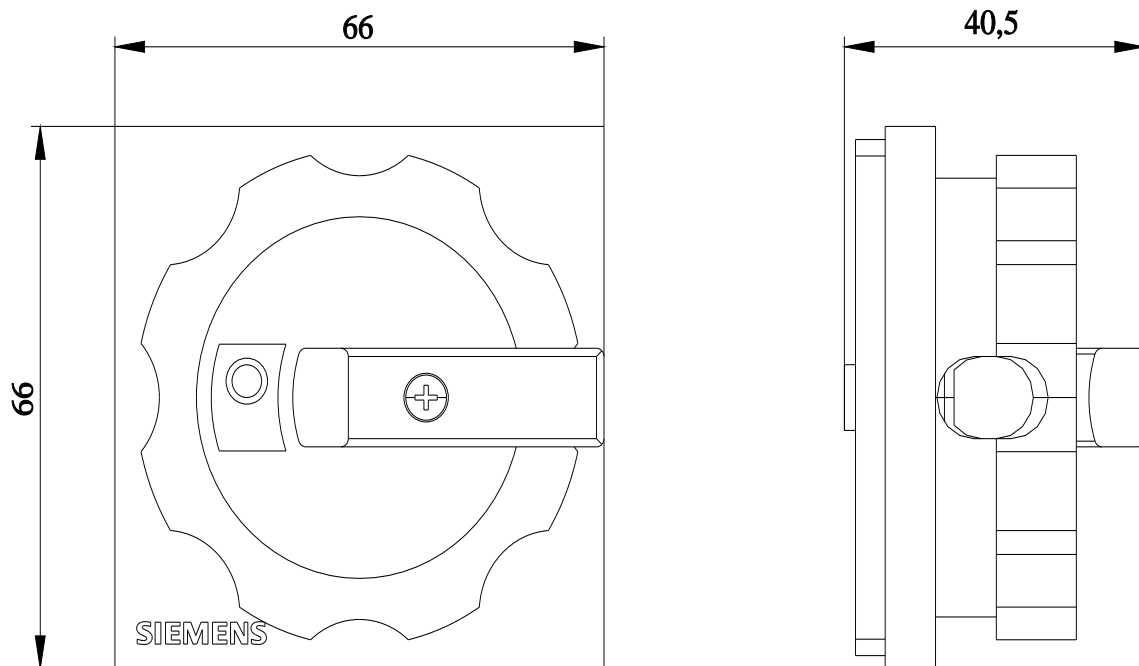

Information- and Downloadcenter (Catalogs, Brochures,...)

<https://www.siemens.com/lowvoltage/catalogs>

Industry Mall (Online ordering system)

<https://mall.industry.siemens.com/mall/en/en/Catalog/product?mlfb=3LD9224-3B>

Service&Support (Manuals, Certificates, Characteristics, FAQs,...)

<https://support.industry.siemens.com/cs/ww/en/ps/3LD9224-3B>

Image database (product images, 2D dimension drawings, 3D models, device circuit diagrams, ...)

<https://www.automation.siemens.com/bilddb/cax_en.aspx?mlfb=3LD9224-3B>

CAX-Online-Generator

<https://www.siemens.com/cax>

Tender specifications

<https://www.siemens.com/specifications>

Characteristic curves

<https://curves.simaris.siemens.com/curves/<mmp_prod_noCOMP='HAUPT'></mmp_prod_no>>

last modified:

10/25/2025