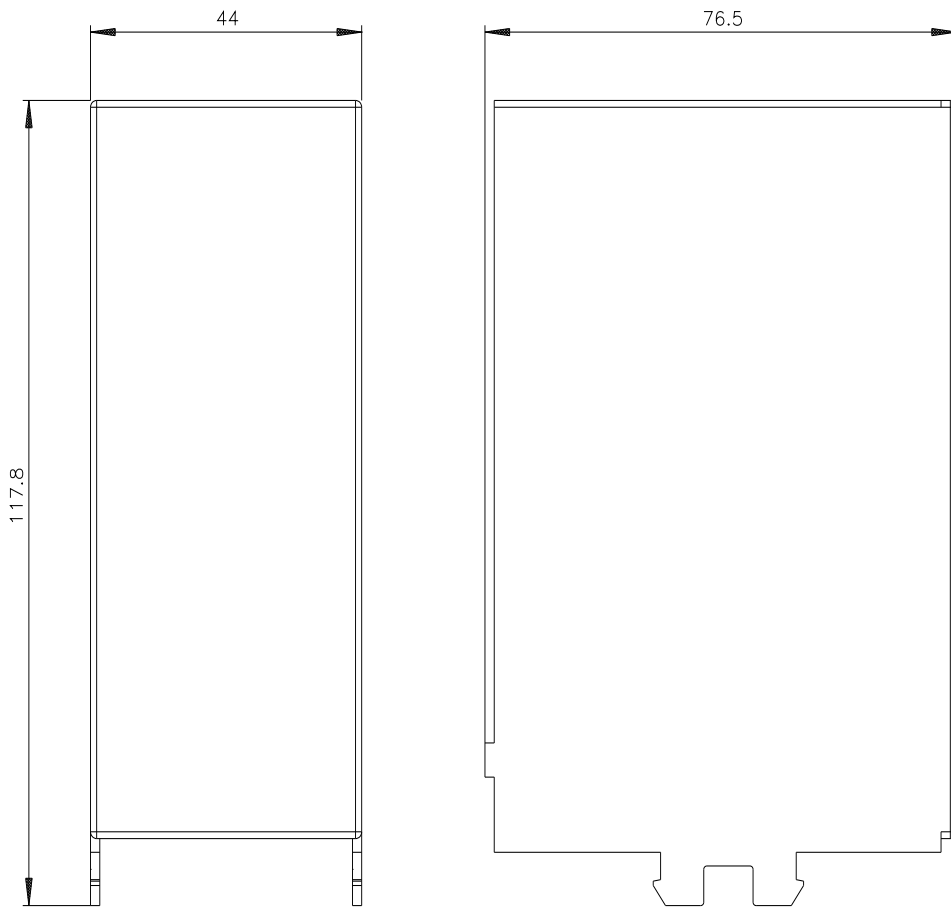

CAX-Online-Generator

<https://www.siemens.com/cax>

Tender specifications

<https://www.siemens.com/specifications>

Characteristic curves

<https://curves.simaris.siemens.com/curves/<mmp_prod_noCOMP='HAUPT'></mmp_prod_no>>

last modified:

8/8/2025