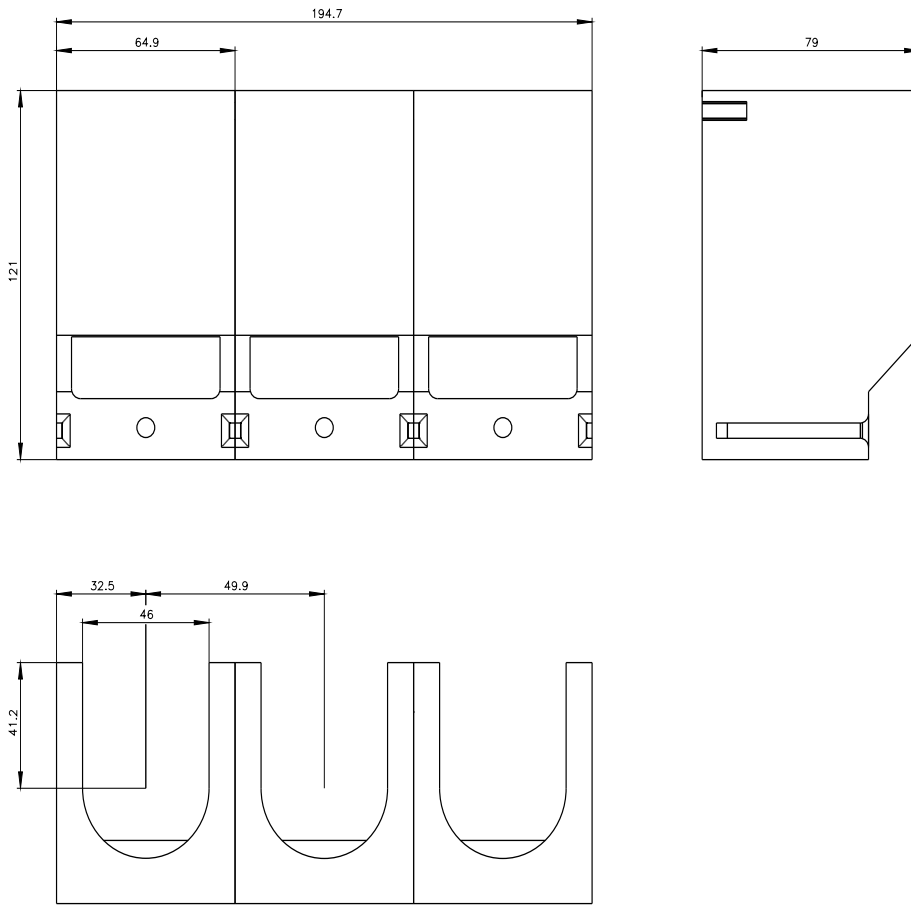

Accessory for 3KC4, 3KC8 Terminal covers 1-pole for 630 A contains 3 units

Model	
product brand name	SETRON
product designation	Accessories for transfer switching equipment
design of the product	Terminal cover
Suitability	
suitability for use	for 3KC4, 3KC8, 630 A, 3-pole
Product details	
product description	contains 3 units for 3 poles
Mechanical Design	
height	121 mm
width	64.9 mm
depth	79 mm
Net Weight	0.283 kg
Approvals Certificates	
Environment	General Product Approval

<https://www.siemens.com/cax>

Tender specifications

<https://www.siemens.com/specifications>

Characteristic curves

[https://curves.simaris.siemens.com/curves/<mmp\\_prod\\_noCOMP='HAUPT'></mmp\\_prod\\_no>](https://curves.simaris.siemens.com/curves/<mmp_prod_noCOMP='HAUPT'></mmp_prod_no>)