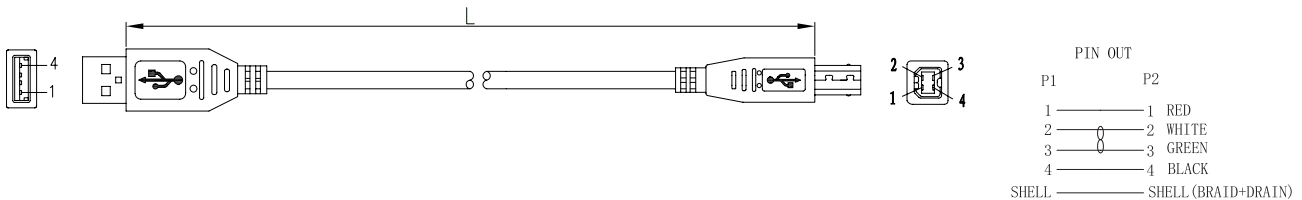

USB2.0 A Male to B Male Lead

pro-SIGNAL

RoHS
Compliant

Specifications

Connector to Connector : Type A Plug to Type B Plug
 USB Standard : USB 2.0
 Jacket Colour : Red

Diagram

Notes:

1. Materials

1.1 Cable: 7/0.12BCx1P+7/0.20BCx2C+AM+D(7/0.12BC)+B(16/3/0.12ALM)+ Red PVC Jacket.
 OD=Ø4.5 ±0.15mm.

Cable Marking: USB 2.0 Cable Fully Rated 30V 80°C

1.2 P1 USB 2.0 A Type Male: Solder Type, Gold Plated Contacts, Nickel Plated Shell.
 P2 USB 2.0 B Type Male: Solder Type, Gold Plated Contacts, Nickel Plated Shell.

1.3 All Hood: Molded Red PVC.

Part Number Table

Description	Length ("L")	Part Number
USB2.0 A Male to B Male Lead, Red	1000 ±30mm	PSG91461
	2000 ±50mm	PSG91462

Dimensions : Millimetres

Important Notice : This data sheet and its contents (the "Information") belong to the members of the AVNET group of companies (the "Group") or are licensed to it. No licence is granted for the use of it other than for information purposes in connection with the products to which it relates. No licence of any intellectual property rights is granted. The Information is subject to change without notice and replaces all data sheets previously supplied. The Information supplied is believed to be accurate but the Group assumes no responsibility for its accuracy or completeness, any error in or omission from it or for any use made of it. Users of this data sheet should check for themselves the Information and the suitability of the products for their purpose and not make any assumptions based on information included or omitted. Liability for loss or damage resulting from any reliance on the Information or use of it (including liability resulting from negligence or where the Group was aware of the possibility of such loss or damage arising) is excluded. This will not operate to limit or restrict the Group's liability for death or personal injury resulting from its negligence. pro-SIGNAL is the registered trademark of Premier Farnell Limited 2019.