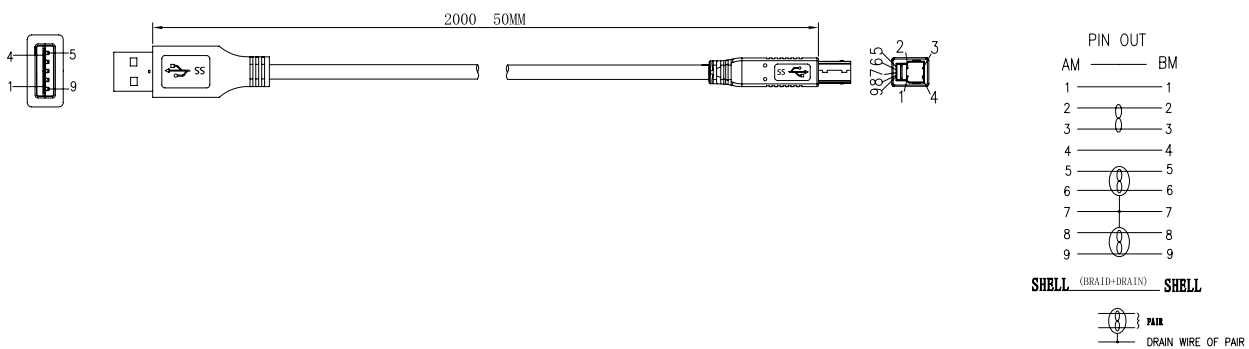

Diagram

Notes:

Materials

1. Cable:[7/0.12BCx1P+D(7/0.12BC)+AM+M]x2PCS+7/0.12BCx1P+7/0.20BCx2C+AM+D(7/0.12BC)+B(16/8/0.12ALM)+ Transparent Blue PVC Jacket. OD: Ø5.5 ±0.15mm
2. P1: USB 3.0 A Type Male: Solder Type, Gold Flash Contacts, Nickel Plated Shell.
3. P2: USB 3.0 B Type Male: Solder Type, Gold Flash Contacts, Nickel Plated Shell.
4. All Hood: Molded Transparent Blue PVC.

Part Number Table

Description	Part Number
USB 3.0 A Male to B Male Lead, Transparent Blue, 2m	PSG91169

Dimensions : Millimetres

Important Notice : This data sheet and its contents (the "Information") belong to the members of the AVNET group of companies (the "Group") or are licensed to it. No licence is granted for the use of it other than for information purposes in connection with the products to which it relates. No licence of any intellectual property rights is granted. The Information is subject to change without notice and replaces all data sheets previously supplied. The Information supplied is believed to be accurate but the Group assumes no responsibility for its accuracy or completeness, any error in or omission from it or for any use made of it. Users of this data sheet should check for themselves the Information and the suitability of the products for their purpose and not make any assumptions based on information included or omitted. Liability for loss or damage resulting from any reliance on the Information or use of it (including liability resulting from negligence or where the Group was aware of the possibility of such loss or damage arising) is excluded. This will not operate to limit or restrict the Group's liability for death or personal injury resulting from its negligence. pro-SIGNAL is the registered trademark of Premier Farnell Limited 2019.

Newark.com/exclusive-brands
Farnell.com/exclusive-brands
Element14.com/exclusive-brands

pro-SIGNAL