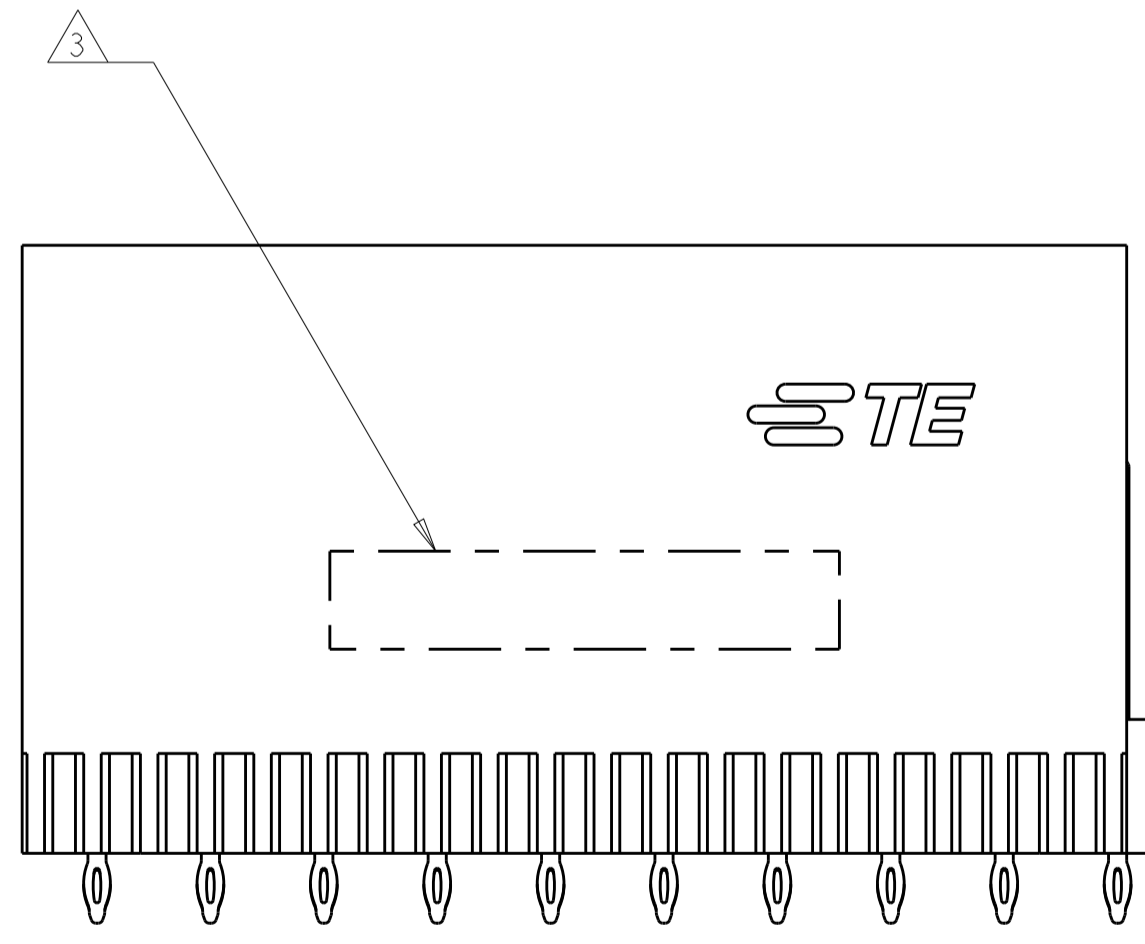

LOC		DIST		REVISIONS			
P	LTN	DESCRIPTION	DATE	DMN	APVD		
A		INITIAL RELEASE	4JAN2013	D.S	A.C		
B		PER ECR-13-008109	20MAY2013	D.S	M.Y		
C		PER ECO-18-007505	15MAY2018	D.S	H.L		

- 1 MATERIAL:
  CONTACT AND SHIELD: PHOSPHOR BRONZE
  HOUSING: THERMALPLASTIC,UL 94V-0
- 2 FINISH: SIGNAL AND GROUND CONTACTS:
  MATING AREA: MEETS THE PERFORMANCE REQUIREMENTS OF
  PRODUCT SPECIFICATION 108-2055-1; BASED ON TELCORDIA
  GR-1217-CORE, APPLICATIONS IN UNCONTROLLED ENVIRONMENTS
  COMPLIANT PIN AREA: 0.5 um MIN MATTE
  TIN OVER BASE PLATING
- 3 CONNECTOR MARKED WITH PART NUMBER AND DATE CODE
- 4 DATUMS AND BASIC DIMENSIONS ESTABLISHED BY CUSTOMER
- 5 CONTACT AREA LUBRICATED WITH BELLCORE
  APPROVED LUBRICANT. TECHNICAL REFERENCE:
  GR-1217-CORE, ISSUE 1, NOVEMBER 1995.
- 6 RECOMMENDED THRU HOLE DIAMETER AND PLATING THICKNESSES PLEASE
  REFER TO APPLICATION SPEC 114-13059

2170245-1
PART NO.