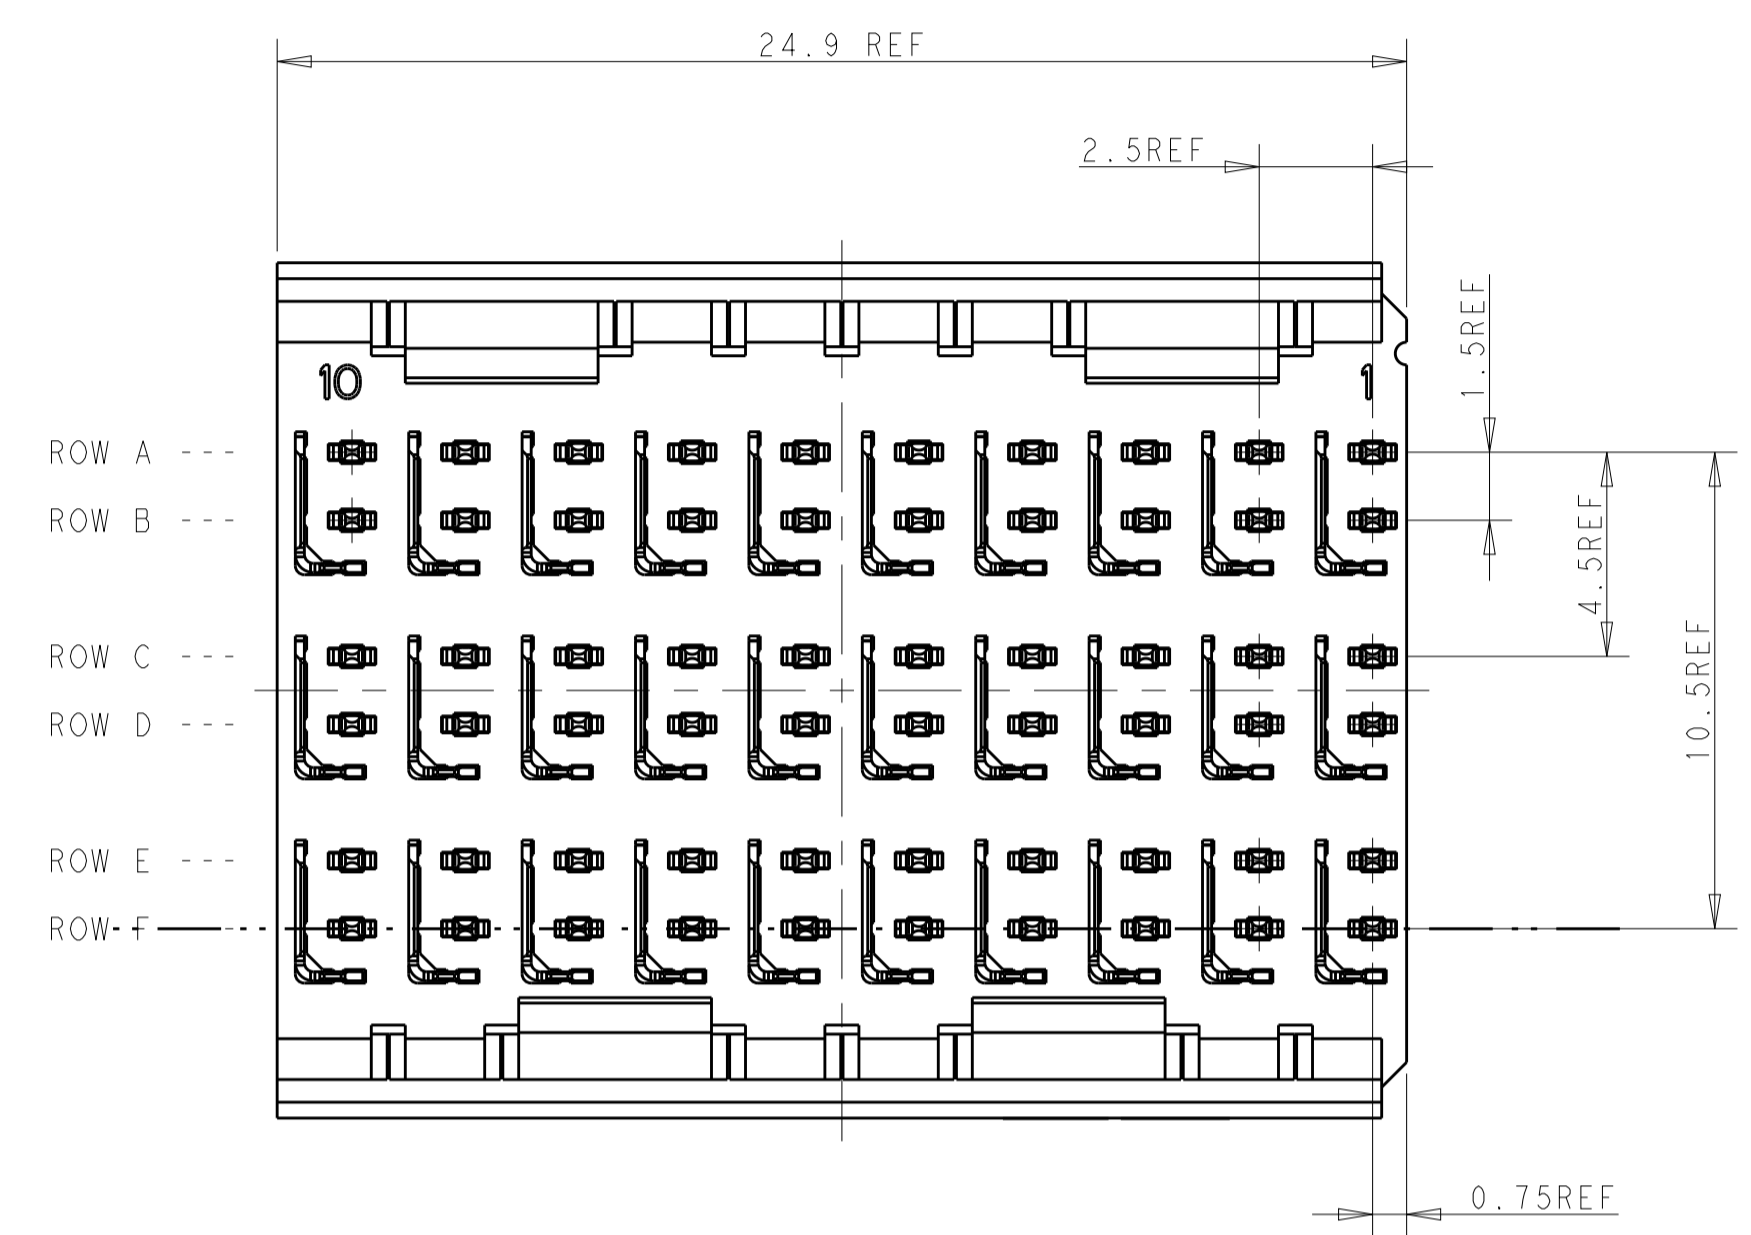

LOC		DIST		REVISIONS			
P	LTN	DESCRIPTION	DATE	DMN	APVD		
A		INITIAL RELEASE	4JAN2013	D.S	A.C		
B		PER ECR-13-008109	20MAY2013	D.S	M.Y		
C		PER ECO-18-007505	15MAY2018	D.S	H.L		

- 1 MATERIAL:
  CONTACT AND SHIELD: PHOSPHOR BRONZE
  HOUSING: THERMALPLASTIC,UL 94V-0
- 2 FINISH: SIGNAL AND GROUND CONTACTS:
  MATING AREA: MEETS THE PERFORMANCE REQUIREMENTS OF
  PRODUCT SPECIFICATION 108-2055-1; BASED ON TELCORDIA
  GR-1217-CORE, APPLICATIONS IN UNCONTROLLED ENVIRONMENTS
  COMPLIANT PIN AREA: 0.5 um MIN MATTE
  TIN OVER BASE PLATING
- 3 CONNECTOR MARKED WITH PART NUMBER AND DATE CODE
- 4 DATUMS AND BASIC DIMENSIONS ESTABLISHED BY CUSTOMER
- 5 CONTACT AREA LUBRICATED WITH BELLCORE
  APPROVED LUBRICANT. TECHNICAL REFERENCE:
  GR-1217-CORE, ISSUE 1, NOVEMBER 1995.
- 6 RECOMMENDED THRU HOLE DIAMETER AND PLATING THICKNESSES PLEASE
  REFER TO APPLICATION SPEC 114-13059

2170245-1
PART NO.