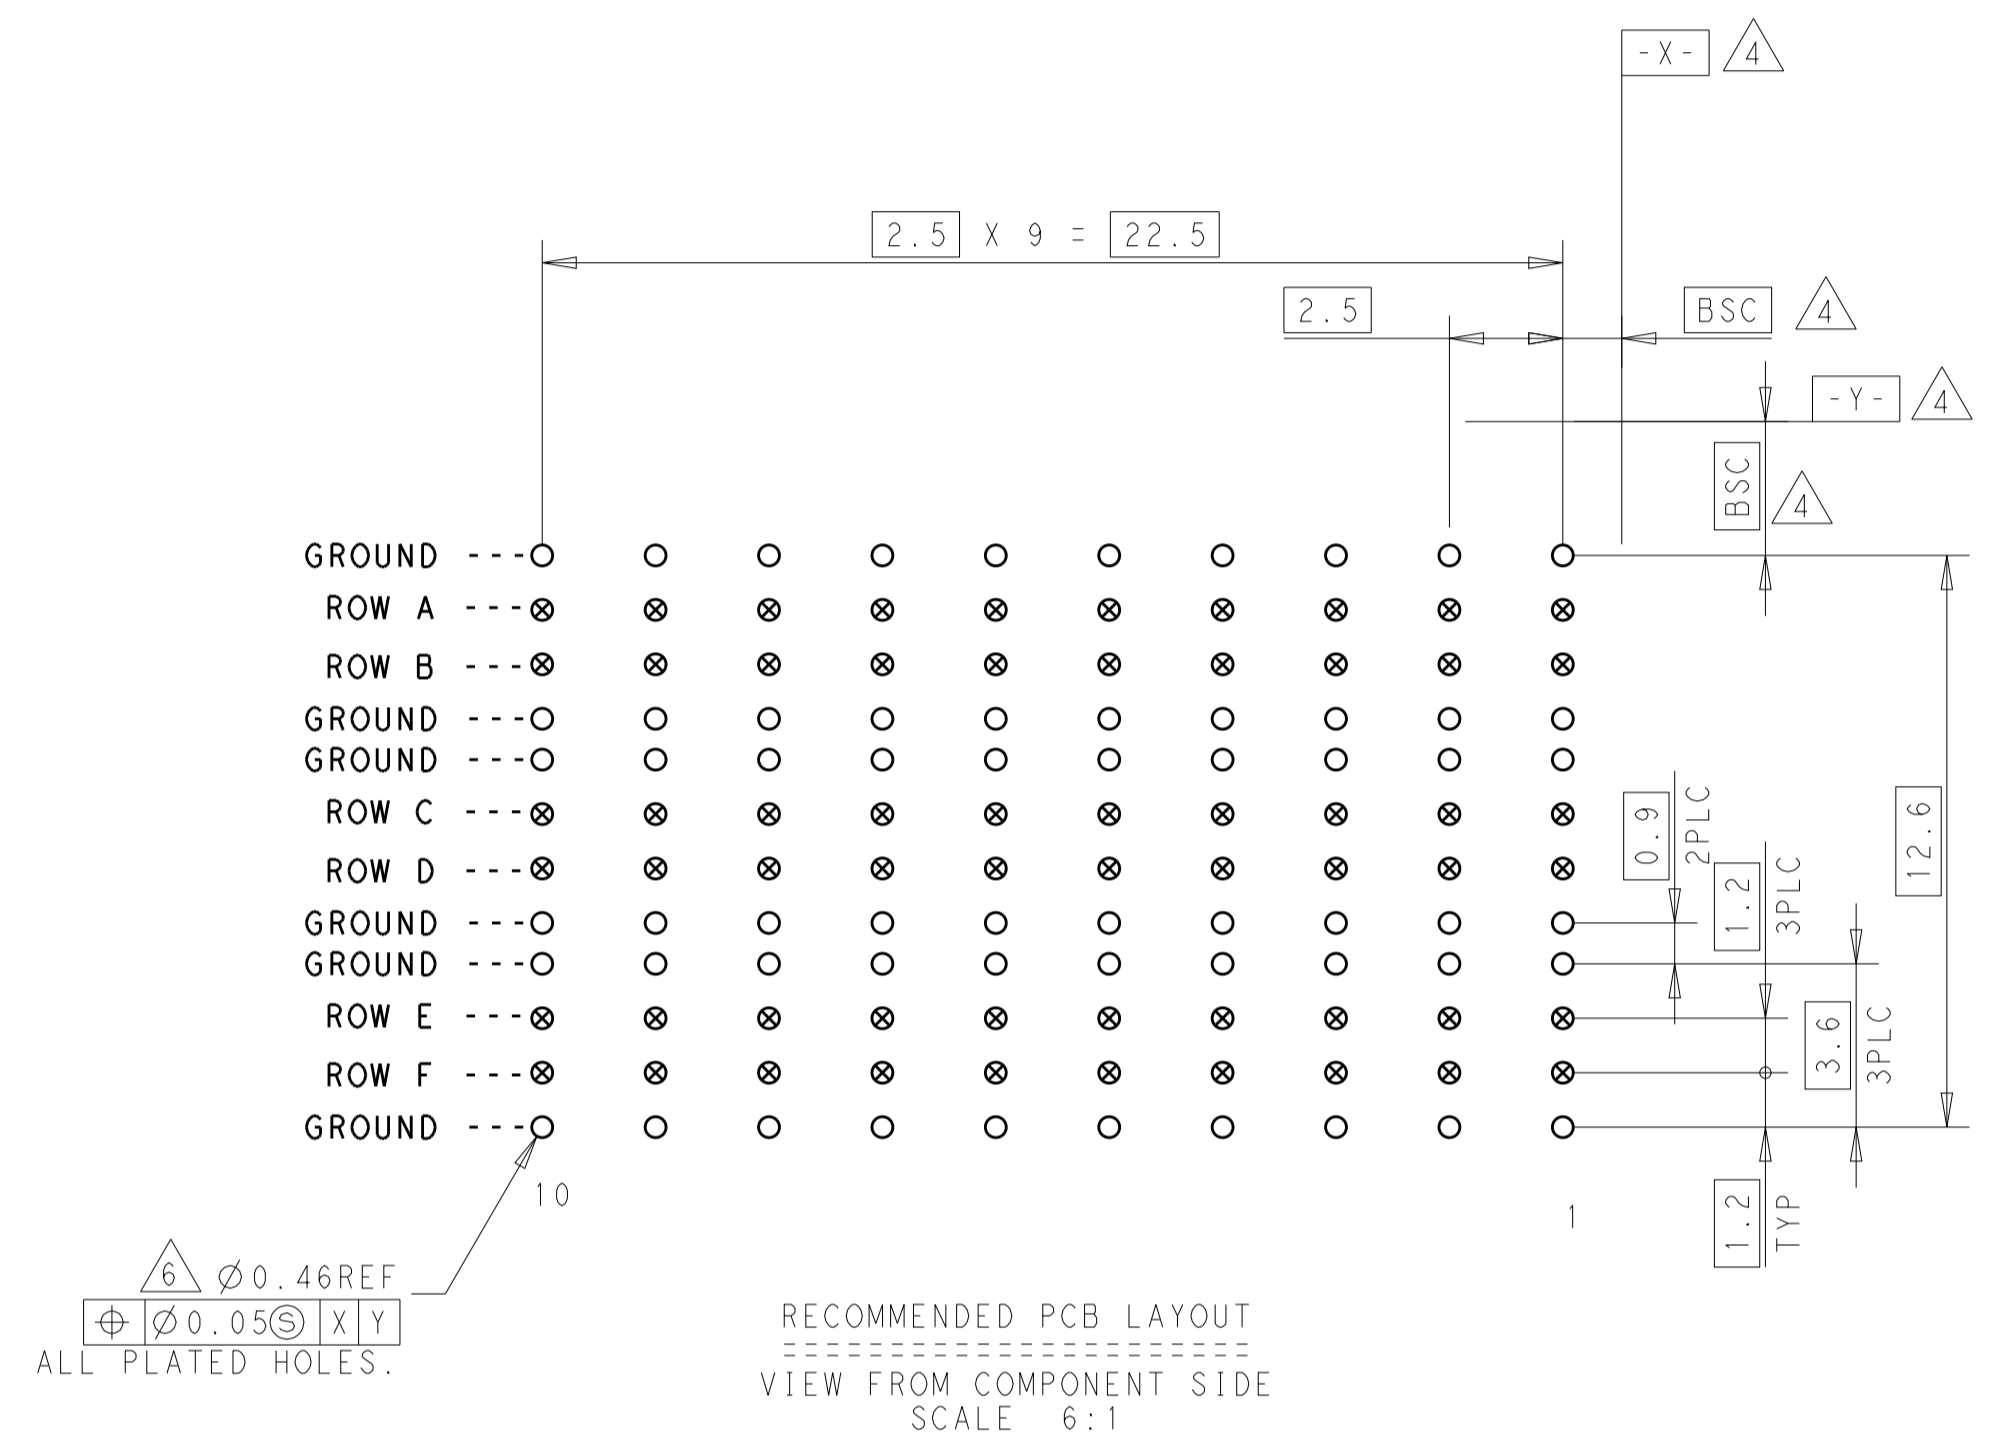

LOC		DIST		REVISIONS			
P	LTN	DESCRIPTION	DATE	DMN	APVD		
A		INITIAL RELEASE	4JAN2013	D.S	A.C		
B		PER ECR-13-008109	20MAY2013	D.S	M.Y		
C		PER ECO-18-007505	15MAY2018	D.S	H.L		

- 1 MATERIAL:
  CONTACT AND SHIELD: PHOSPHOR BRONZE
  HOUSING: THERMALPLASTIC,UL 94V-0
- 2 FINISH: SIGNAL AND GROUND CONTACTS:
  MATING AREA: MEETS THE PERFORMANCE REQUIREMENTS OF
  PRODUCT SPECIFICATION 108-2055-1; BASED ON TELCORDIA
  GR-1217-CORE, APPLICATIONS IN UNCONTROLLED ENVIRONMENTS
  COMPLIANT PIN AREA: 0.5 um MIN MATTE
  TIN OVER BASE PLATING
- 3 CONNECTOR MARKED WITH PART NUMBER AND DATE CODE
- 4 DATUMS AND BASIC DIMENSIONS ESTABLISHED BY CUSTOMER
- 5 CONTACT AREA LUBRICATED WITH BELLCORE
  APPROVED LUBRICANT. TECHNICAL REFERENCE:
  GR-1217-CORE, ISSUE 1, NOVEMBER 1995.
- 6 RECOMMENDED THRU HOLE DIAMETER AND PLATING THICKNESSES PLEASE
  REFER TO APPLICATION SPEC 114-13059

2170245-1
PART NO.