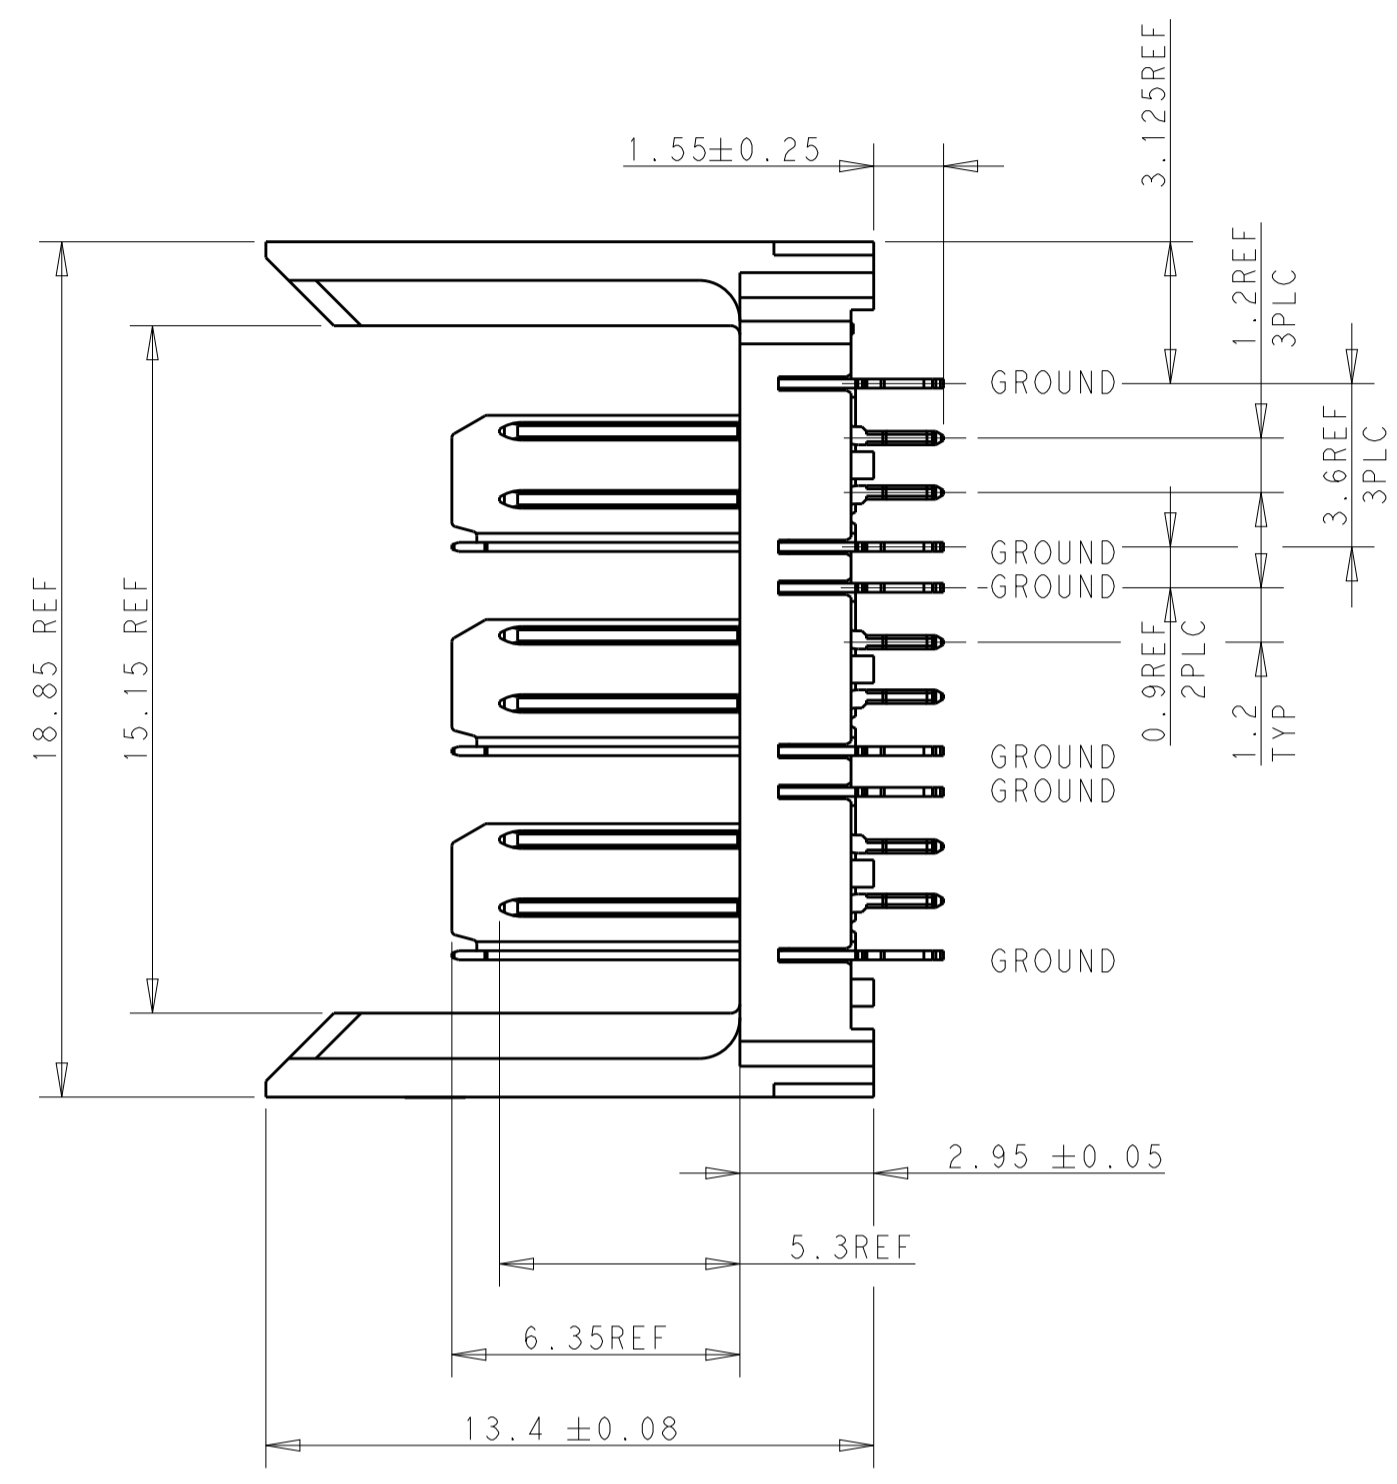

LOC		DIST		REVISIONS			
P	LTN	DESCRIPTION	DATE	DMN	APVD		
A		INITIAL RELEASE	4JAN2013	D.S	A.C		
B		PER ECR-13-008109	20MAY2013	D.S	M.Y		
C		PER ECO-18-007505	15MAY2018	D.S	H.L		

- 1 MATERIAL:
  CONTACT AND SHIELD: PHOSPHOR BRONZE
  HOUSING: THERMALPLASTIC,UL 94V-0
- 2 FINISH: SIGNAL AND GROUND CONTACTS:
  MATING AREA: MEETS THE PERFORMANCE REQUIREMENTS OF
  PRODUCT SPECIFICATION 108-2055-1; BASED ON TELCORDIA
  GR-1217-CORE, APPLICATIONS IN UNCONTROLLED ENVIRONMENTS
  COMPLIANT PIN AREA: 0.5 um MIN MATTE
  TIN OVER BASE PLATING
- 3 CONNECTOR MARKED WITH PART NUMBER AND DATE CODE
- 4 DATUMS AND BASIC DIMENSIONS ESTABLISHED BY CUSTOMER
- 5 CONTACT AREA LUBRICATED WITH BELLCORE
  APPROVED LUBRICANT. TECHNICAL REFERENCE:
  GR-1217-CORE, ISSUE 1, NOVEMBER 1995.
- 6 RECOMMENDED THRU HOLE DIAMETER AND PLATING THICKNESSES PLEASE
  REFER TO APPLICATION SPEC 114-13059

2170245-1
PART NO.