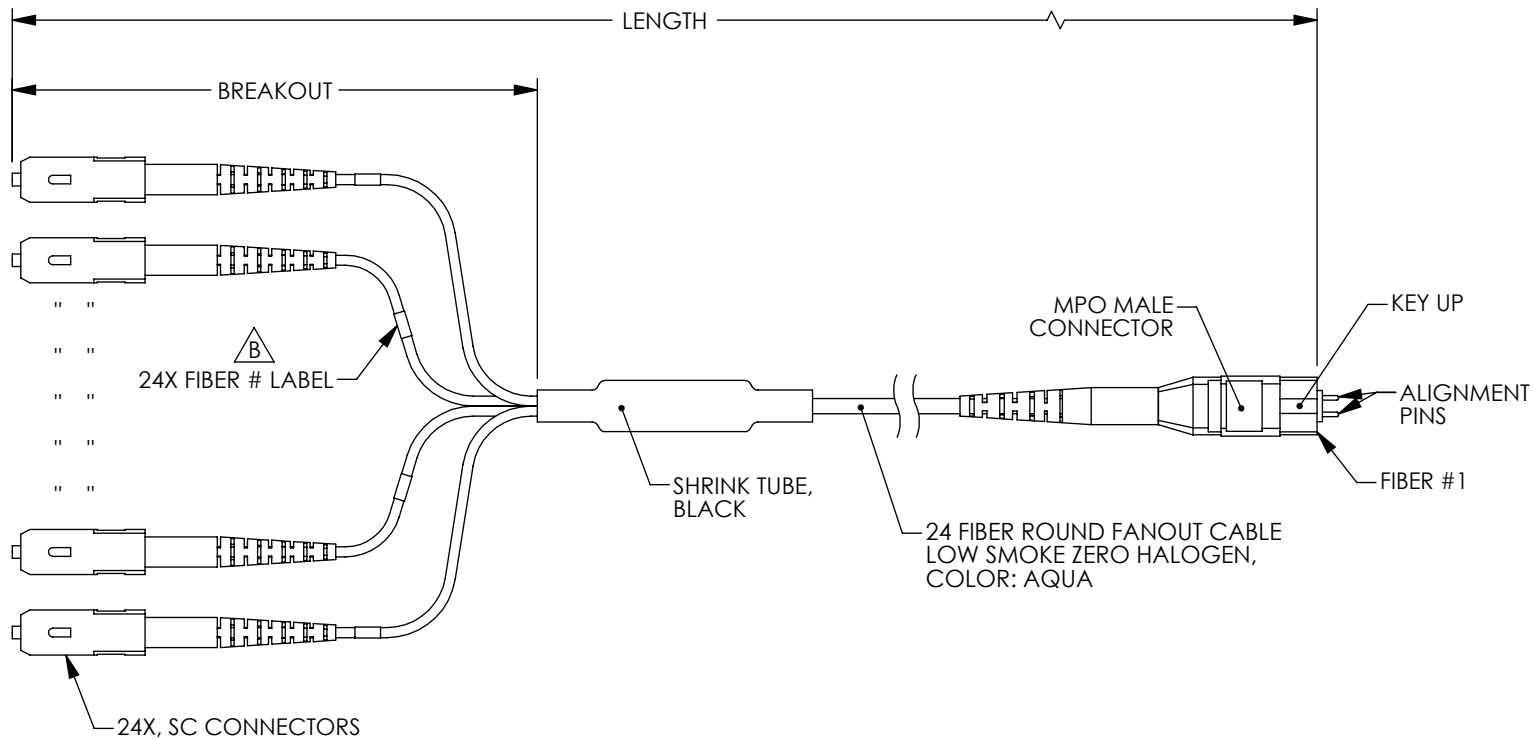

| REVISIONS | | | |
|-----------|--|----------|-----------|
| REV | DESCRIPTION | DATE | APPROVED |
| B | ECN 10052, REMOVED "BLACK" FROM 13-19, 21-24, "/WHITE" FROM 20 | 08/21/19 | PHOSPODAR |

| WIRING MAP | |
|-------------|----------|
| MPO FIBER # | SC COLOR |
| 1 | BLUE |
| 2 | ORANGE |
| 3 | GREEN |
| 4 | BROWN |
| 5 | GRAY |
| 6 | WHITE |
| 7 | RED |
| 8 | BLACK |
| 9 | YELLOW |
| 10 | PURPLE |
| 11 | ROSE |
| 12 | AQUA |
| 13 | BLUE |
| 14 | ORANGE |
| 15 | GREEN |
| 16 | BROWN |
| 17 | GRAY |
| 18 | WHITE |
| 19 | RED |
| 20 | BLACK |
| 21 | YELLOW |
| 22 | PURPLE |
| 23 | ROSE |
| 24 | AQUA |

| PART NUMBER | FIBER MODE | LENGTH METERS [FEET] | BREAKOUT METERS [FEET] |
|-----------------|----------------------|----------------------|------------------------|
| MPM24OM4-SCZ-05 | 50/125 MULTIMODE OM4 | 0.5 [1.64] | .30 [1.0] |
| MPM24OM4-SCZ-1 | 50/125 MULTIMODE OM4 | 1.0 [3.28] | .61 [2.0] |
| MPM24OM4-SCZ-3 | 50/125 MULTIMODE OM4 | 3.0 [9.84] | .61 [2.0] |
| MPM24OM4-SCZ-5 | 50/125 MULTIMODE OM4 | 5.0 [16.40] | .61 [2.0] |
| MPM24OM4-SCZ-10 | 50/125 MULTIMODE OM4 | 10.0 [32.81] | .61 [2.0] |