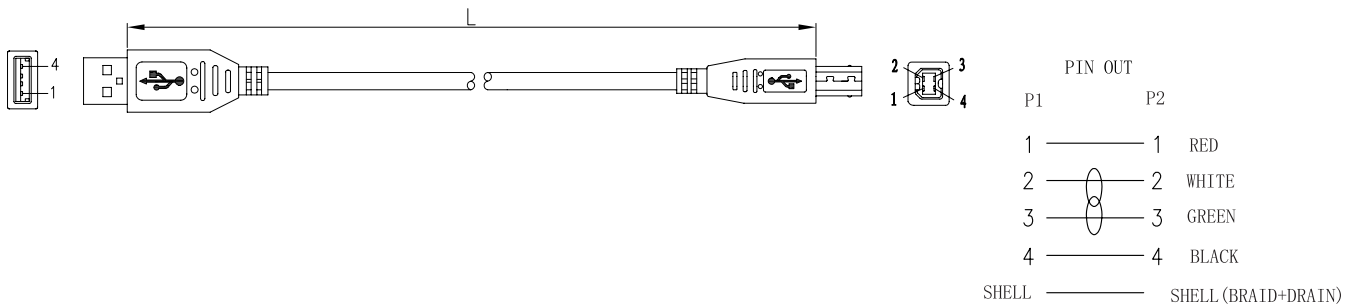

USB 2.0 A Male to B Male Cable

pro-SIGNAL

Specifications

Connector to Connector : Type A Plug to Type B Plug
 USB Standard : USB 2.0
 Jacket Colour : Grey

Diagram

Notes:

Material

Cable:[7/0.12BCx1P+7/0.20BCx2C+AM+7/0.12BC+48/0.12ALM+Grey PVC Jacket.

OD. = $\varnothing 4.5 \pm 0.15$ mm

Connector: P1: USB A Type Male: Solder Type, Gold Flash Contacts, Nickel Plated Shell.

P2: USB B Type Male: Solder Type, Gold Flash Contacts, Nickel Plated Shell.

All Hood: Molded Grey PVC.

Part Number Table

Description	Length (L)	Part Number
USB 2.0 A Male to B Male Cable, Grey	3000 ± 70 mm	PSG91424
	5000 ± 70 mm	PSG91425
	1000 ± 30 mm	PSG91426
	2000 ± 50 mm	PSG91427

Dimensions : Millimetres