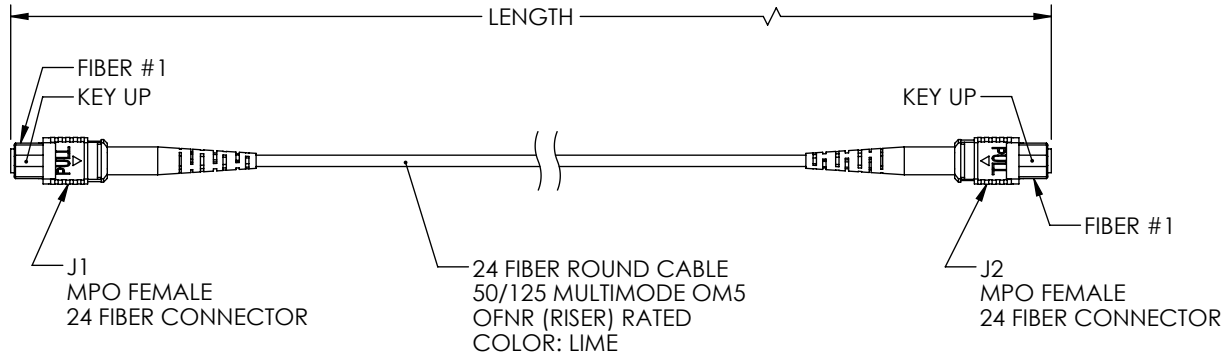

PART NUMBER	METERS [FEET]
MPFF24OM5BR-1	1.0 [3.28]
MPFF24OM5BR-3	3.0 [9.84]
MPFF24OM5BR-5	5.0 [16.40]
MPFF24OM5BR-10	10.0 [32.81]
MPFF24OM5BR-25	25.0 [82.02]
MPFF24OM5BR-50	50.0 [164.04]
MPFF24OM5BR-100	100.0 [328.08]

UNLESS OTHERWISE SPECIFIED  
LEADING DIMENSIONS ARE INCHES  
DIMENSIONS IN [ ] ARE MILLIMETERS

**TOLERANCES:**

.X±.2 [5.08]	FRACTIONS
.XX±.01 [.25]	± 1/32
.XXX±.005 [.13]	ANGLES ± 1°

ALL DIMENSIONS SHOWN  
ARE FOR REFERENCE ONLY.

www.L-com.com

SIZE	CAGE	DRAWN BY	PART NUMBER	REV
A	43321	DZINN	MPFF24OM5BR	A

THE INFORMATION AND  
DESIGN IN THIS DOCUMENT  
IS THE PROPERTY OF  
L-COM GLOBAL CONNECTIVITY.  
ALL RIGHTS RESERVED.

SHEET 1 OF 1