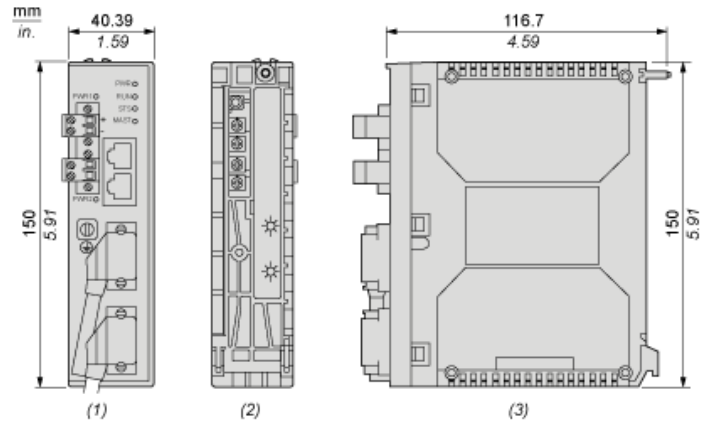

Returnability	Yes
Country of origin	FR

Packing Units

Unit Type of Package 1	PCE
Package 1 Height	2.36 in (6 cm)
Package 1 width	7.09 in (18 cm)
Package 1 Length	10.24 in (26 cm)
Unit Type of Package 2	S04
Number of Units in Package 2	12
Package 2 Weight	19.84 lb(US) (9 kg)
Package 2 Height	11.81 in (30 cm)
Package 2 width	15.75 in (40 cm)
Package 2 Length	23.62 in (60 cm)

Contractual warranty

Warranty	18 months
----------	-----------

Dimensions

- (1) Front
- (2) Rear
- (3) Side

Mounting and Clearance