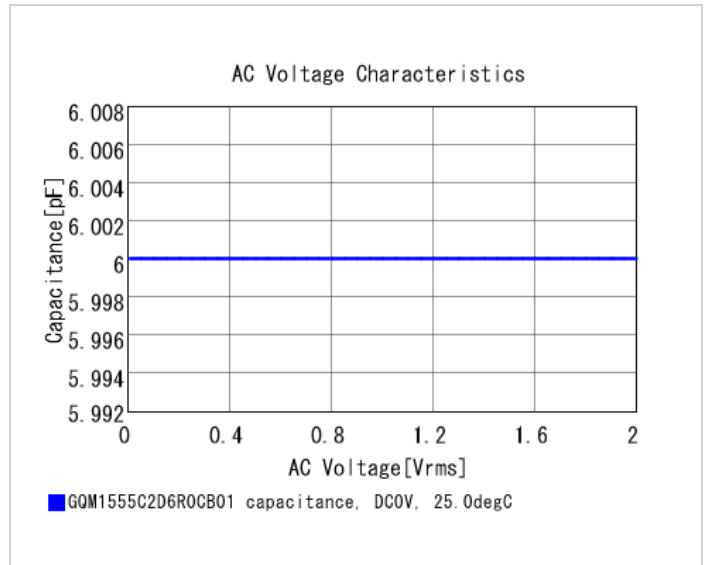

⚠ Attention

- 1.This datasheet is downloaded from the website of Murata Manufacturing Co., Ltd. Therefore, it's specifications are subject to change or our products in it may be discontinued without advance notice. Please check with our sales representatives or product engineers before ordering.
- 2.This datasheet has only typical specifications because there is no space for detailed specifications. Therefore, please review our product specifications or consult the approval sheet for product specifications before ordering.