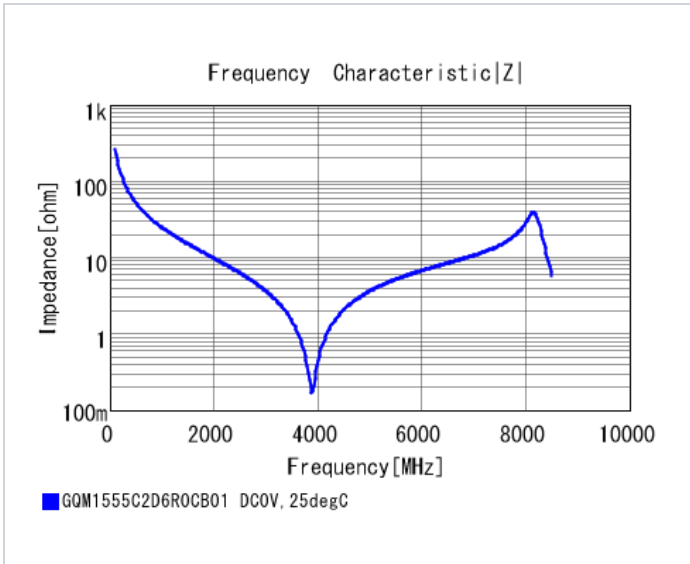

⚠ Attention

- 1.This datasheet is downloaded from the website of Murata Manufacturing Co., Ltd. Therefore, it's specifications are subject to change or our products in it may be discontinued without advance notice. Please check with our sales representatives or product engineers before ordering.
- 2.This datasheet has only typical specifications because there is no space for detailed specifications. Therefore, please review our product specifications or consult the approval sheet for product specifications before ordering.