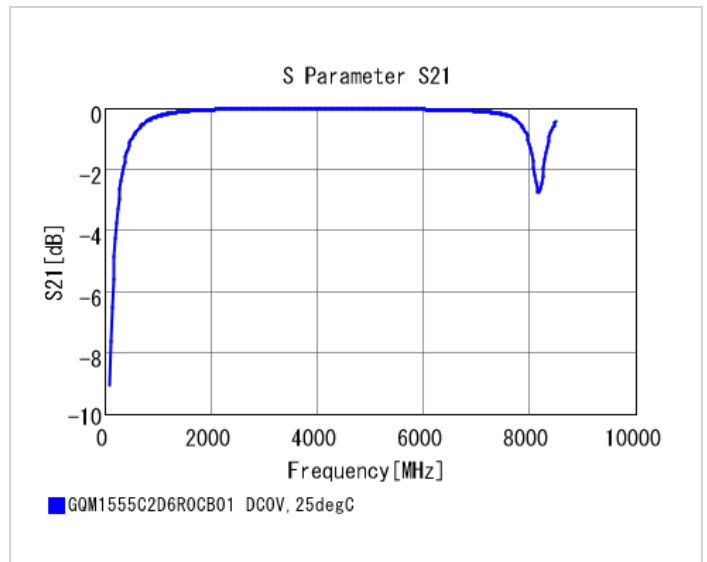

⚠ Attention

- 1.This datasheet is downloaded from the website of Murata Manufacturing Co., Ltd. Therefore, it's specifications are subject to change or our products in it may be discontinued without advance notice. Please check with our sales representatives or product engineers before ordering.
- 2.This datasheet has only typical specifications because there is no space for detailed specifications. Therefore, please review our product specifications or consult the approval sheet for product specifications before ordering.