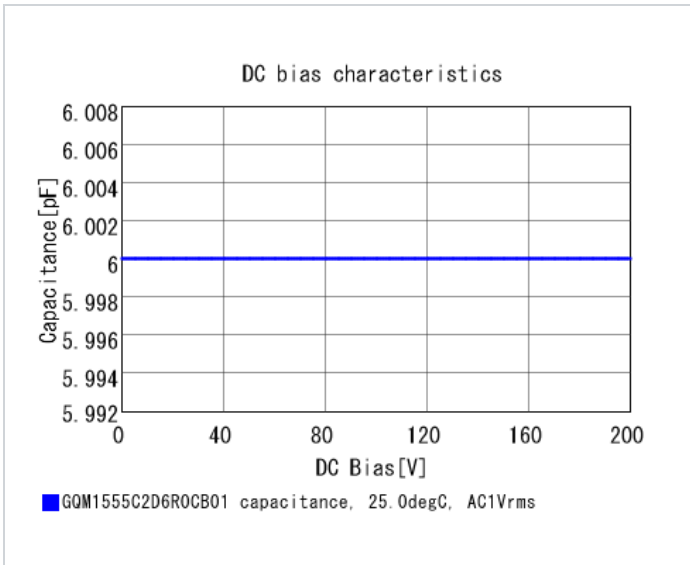

⚠ Attention

- 1.This datasheet is downloaded from the website of Murata Manufacturing Co., Ltd. Therefore, it's specifications are subject to change or our products in it may be discontinued without advance notice. Please check with our sales representatives or product engineers before ordering.
- 2.This datasheet has only typical specifications because there is no space for detailed specifications. Therefore, please review our product specifications or consult the approval sheet for product specifications before ordering.