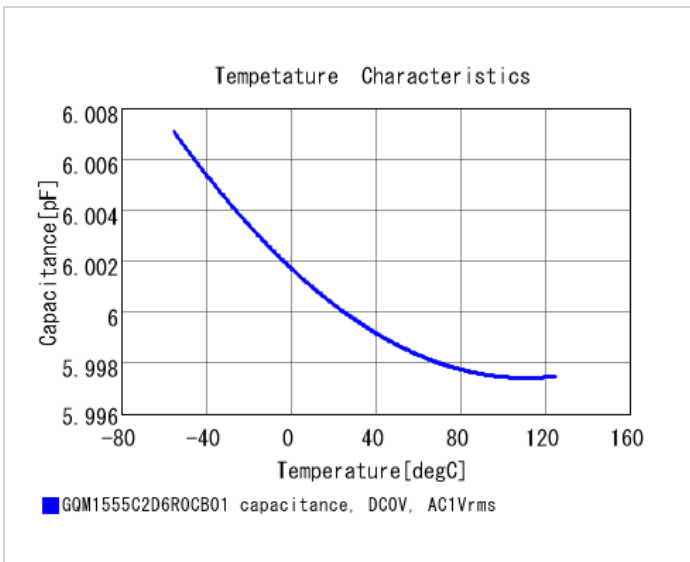

⚠ Attention

- 1.This datasheet is downloaded from the website of Murata Manufacturing Co., Ltd. Therefore, it's specifications are subject to change or our products in it may be discontinued without advance notice. Please check with our sales representatives or product engineers before ordering.
- 2.This datasheet has only typical specifications because there is no space for detailed specifications. Therefore, please review our product specifications or consult the approval sheet for product specifications before ordering.