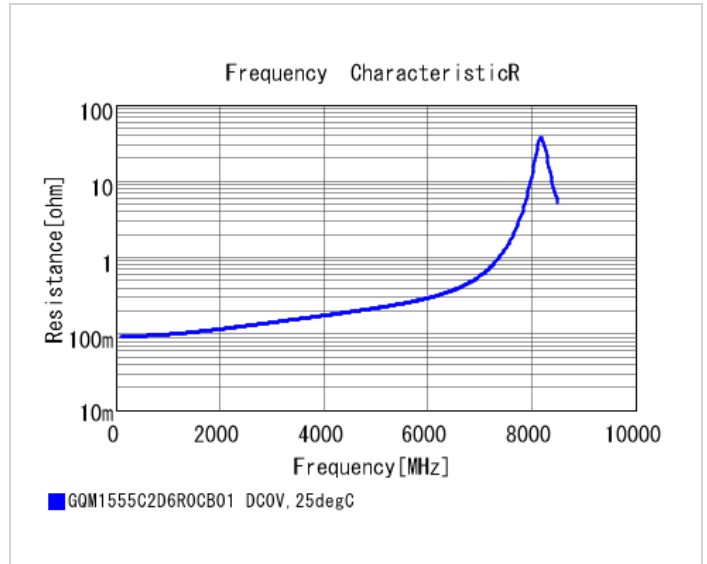

⚠ Attention

- 1.This datasheet is downloaded from the website of Murata Manufacturing Co., Ltd. Therefore, it's specifications are subject to change or our products in it may be discontinued without advance notice. Please check with our sales representatives or product engineers before ordering.
- 2.This datasheet has only typical specifications because there is no space for detailed specifications. Therefore, please review our product specifications or consult the approval sheet for product specifications before ordering.